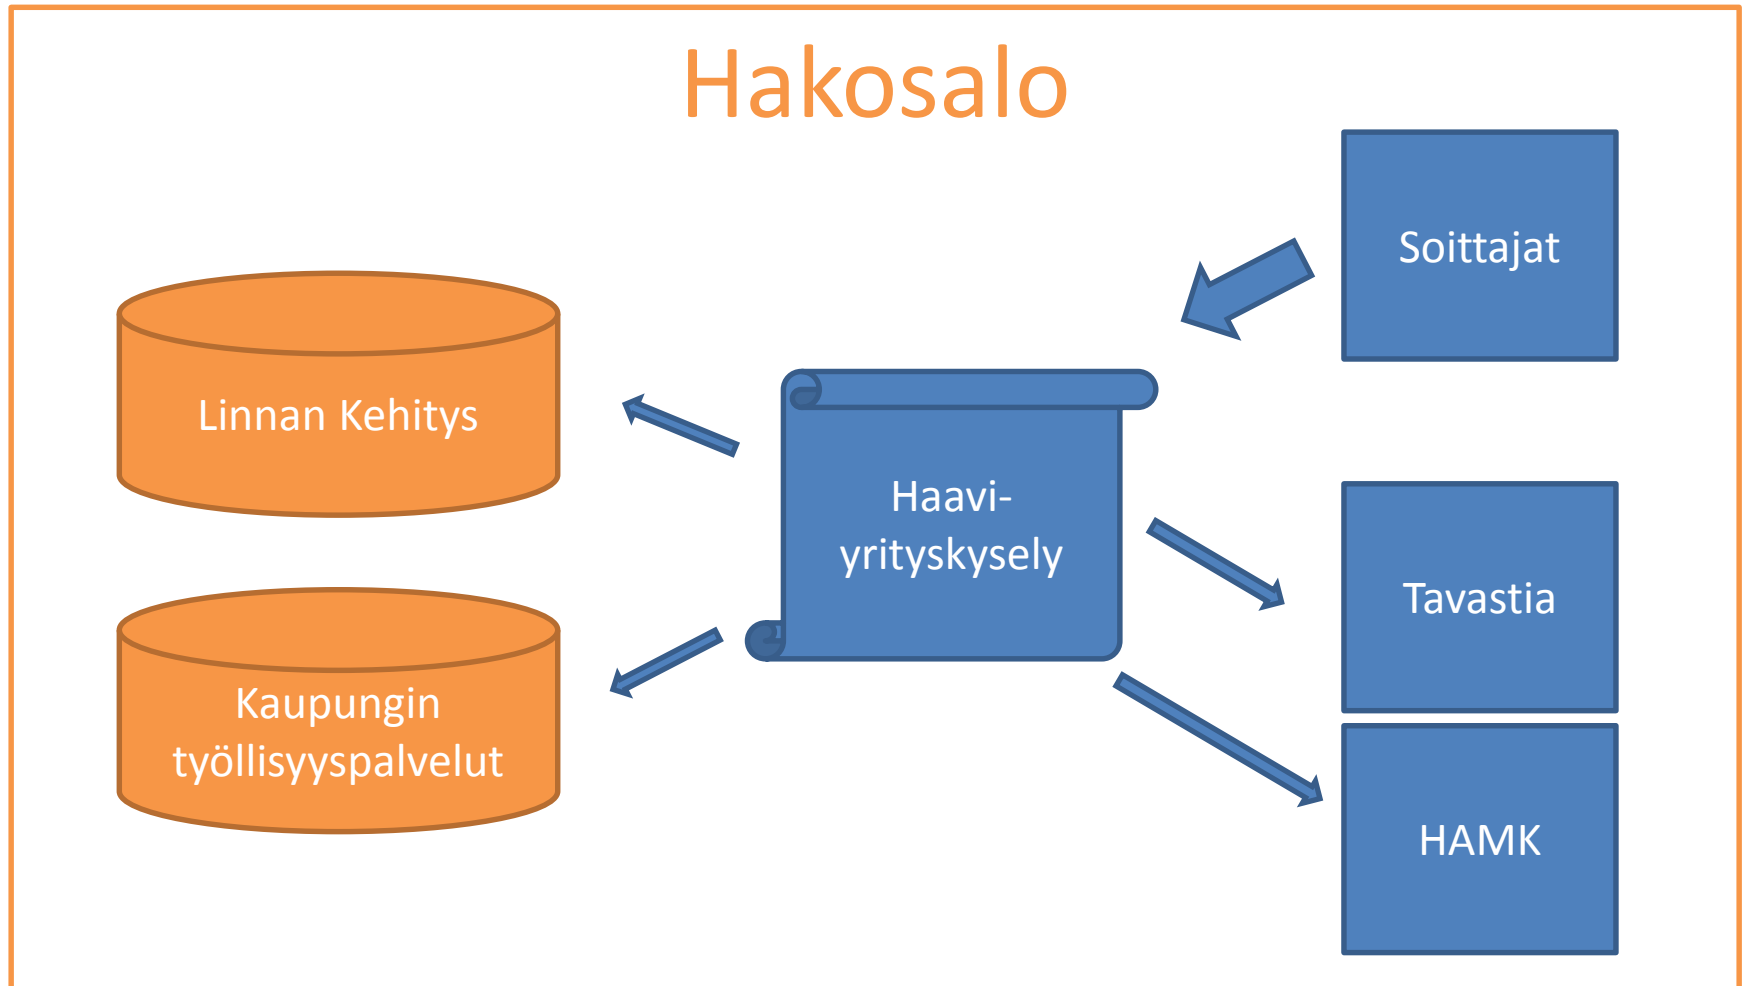

Case: Hämeenlinna, Haavi-yrittäjäkysely