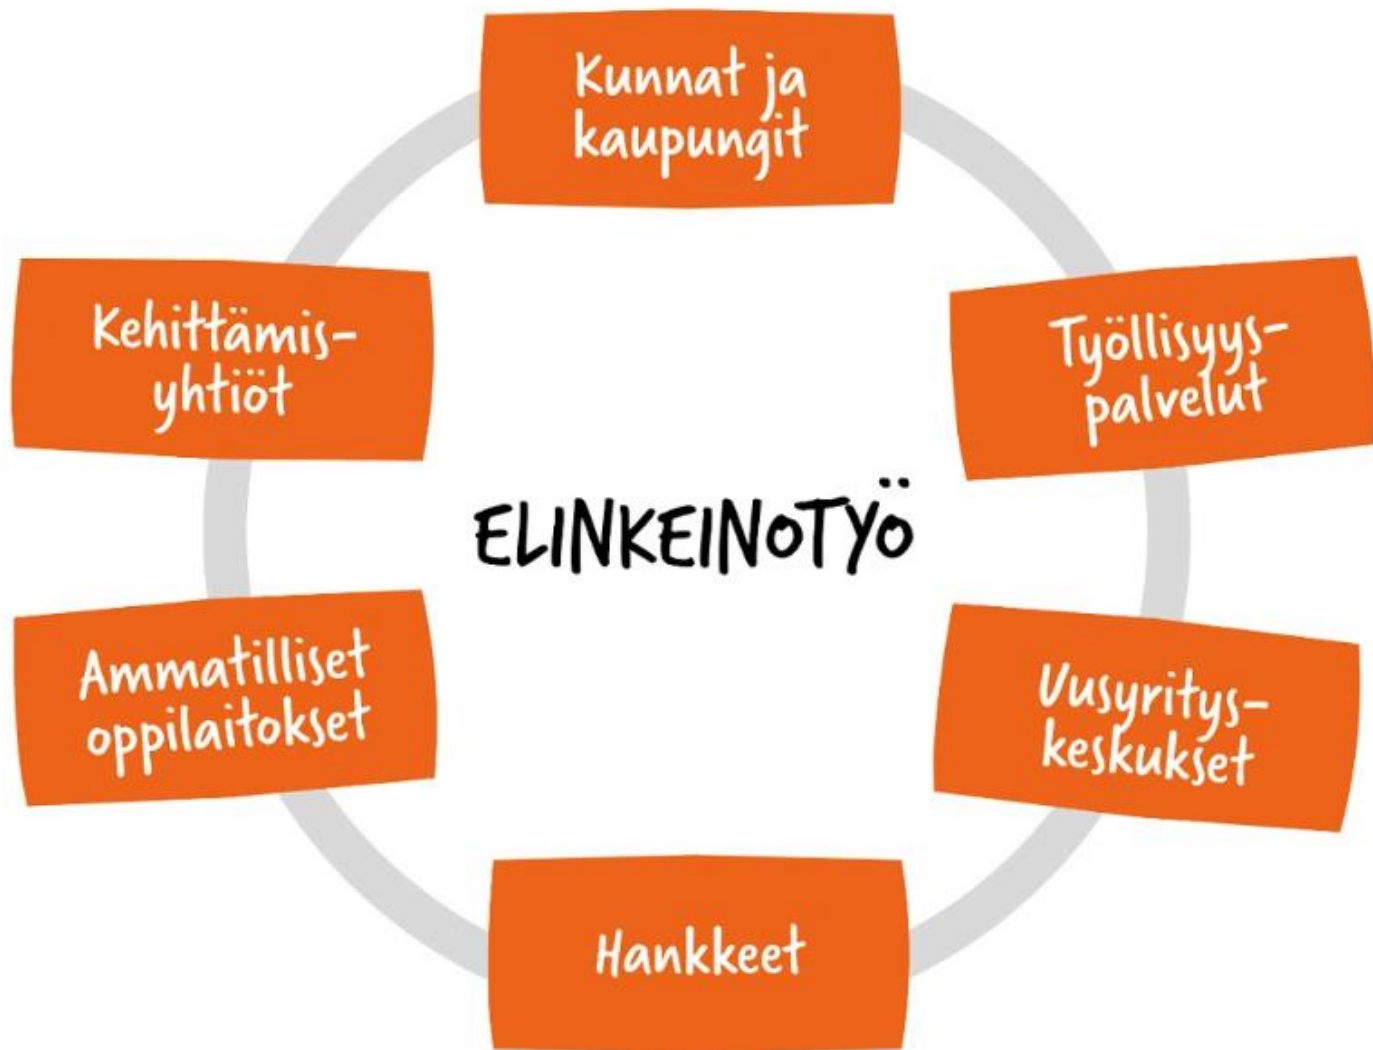

A man wearing a dark turtleneck sweater and a fur hat is carrying a log on his shoulder. He is standing in a field of tall grass or wheat, with a forest in the background. The scene is lit with warm, golden light, suggesting sunset or sunrise.

ELINVOIMAA ALVEELLES

[www.hakosalo.fi](http://www.hakosalo.fi)

 HAKOSALO

VAHVAA TOIMIALAOSAAMISTA!

HAKOSALO

HAKOTIE

 HAKOSALO