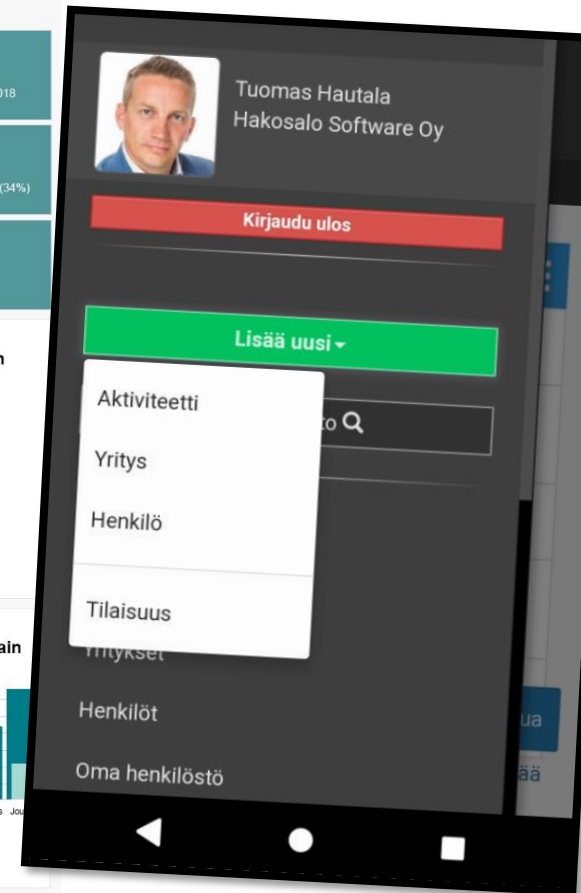

A man wearing a dark turtleneck sweater and a fur hat is carrying a log on his shoulder. He is standing in a field of tall grass or wheat, with a forest in the background. The scene is lit with warm, golden light, suggesting sunset or sunrise.

ELINVOIMAA ALVEELLES

[www.hakosalo.fi](http://www.hakosalo.fi)

 HAKOSALO

VAHVAA TOIMIALAOSAAMISTA!

HAKOSALO

HAKOTIE

 HAKOSALO

# Selkeä ja helppokäyttöinen