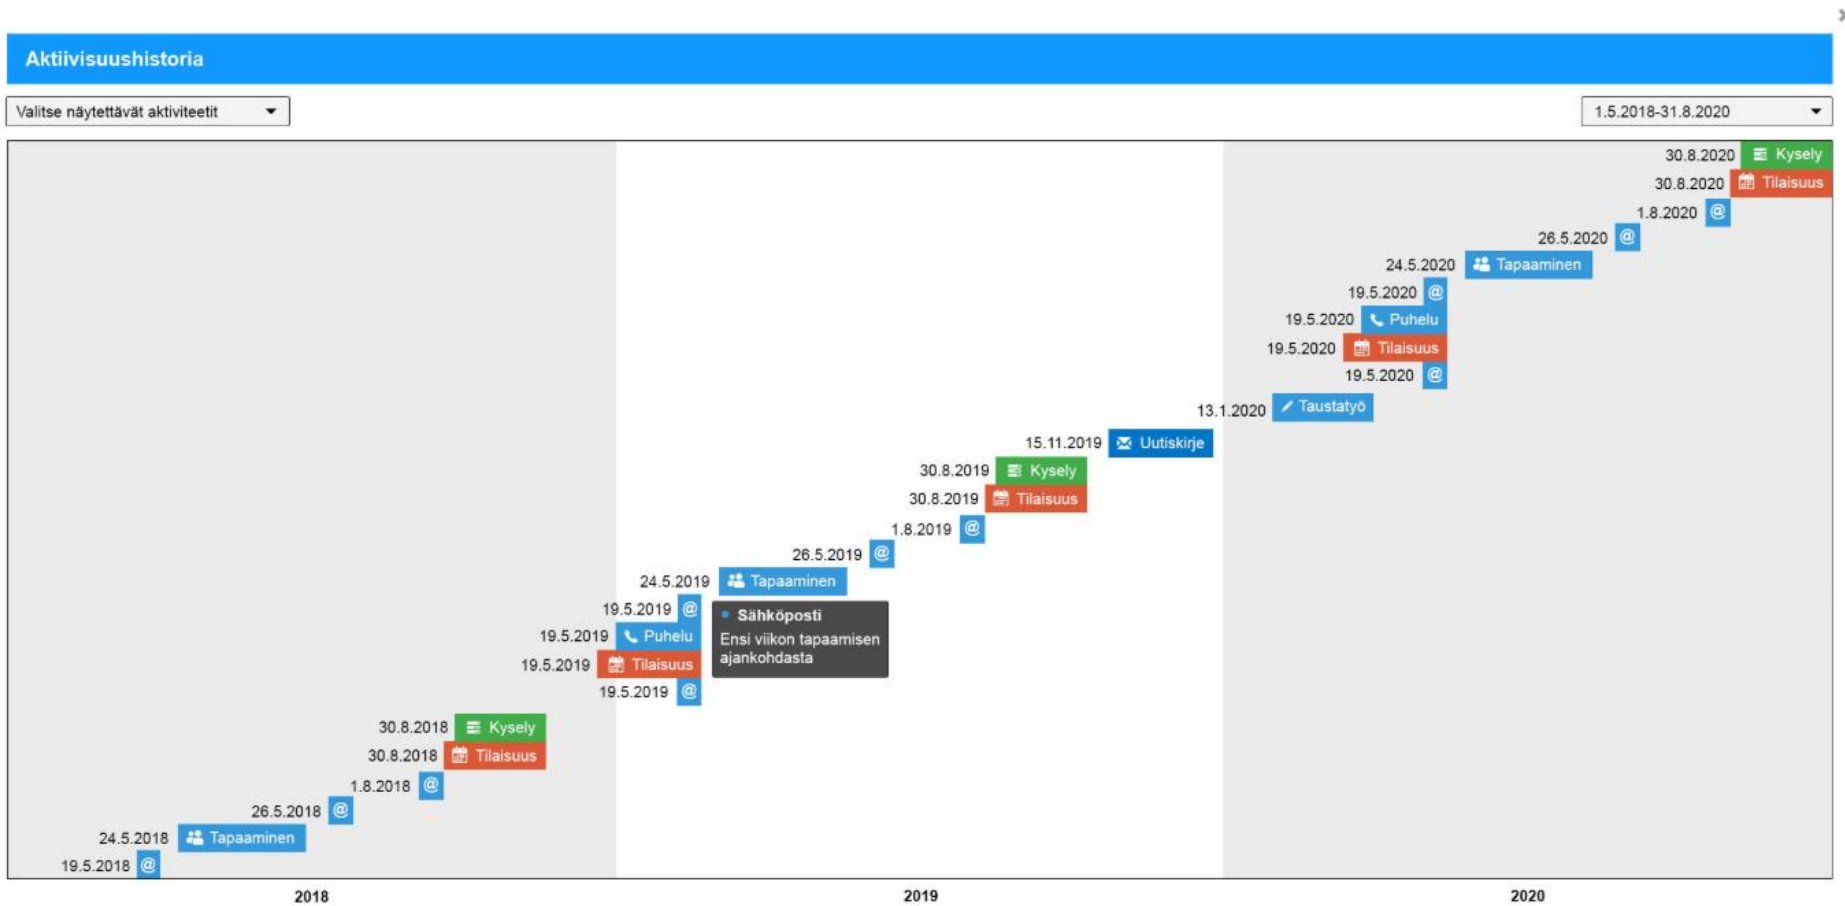

A man wearing a dark turtleneck sweater and a fur hat is carrying a log on his shoulder. He is standing in a field of tall grass or wheat, with a forest in the background. The scene is lit with warm, golden light, suggesting sunset or sunrise.

# Selkeä ja helppokäyttöinen

# 360° palveluhistoria